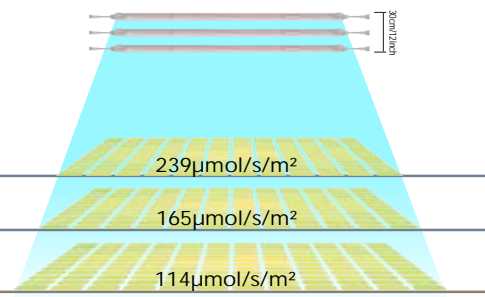

SG01-FR-1.2m-18W-GROUP-PPFD

Contact **Muizlux**
support@muizlux.com
www.muizlux.com