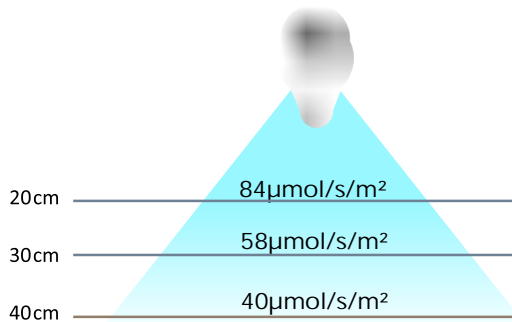

SG01-FR-1.2m-18W-SINGLE-PPFD