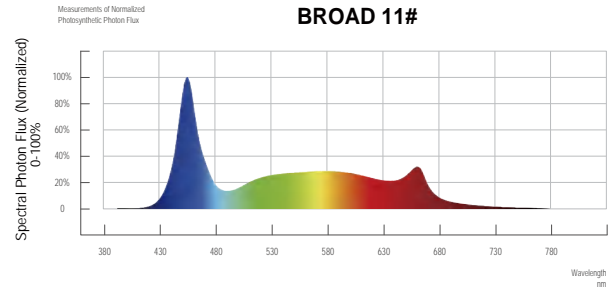

SG01 Clone Lights

Length with 60cm/90cm/120cm/150cm(24 " /36 " /48 " /59 ")

Spectral Distribution