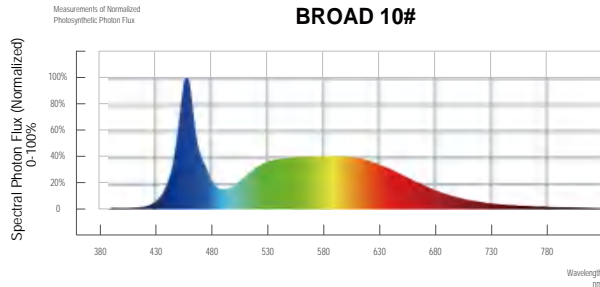

SG01 Clone Lights

Length with 60cm/90cm/120cm/150cm(24 " /36 " /48 " /59 ")

Spectral Distribution