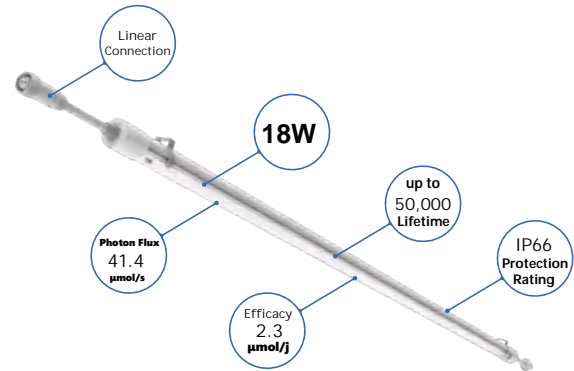

# SG01 Clone Lights

Length with 60cm/90cm/120cm/150cm(24 " /36 " /48 " /59 " )

The Muizlux LED grow light tube offers a unique platform for single and multi-layer crop cultivation plant factories.

By positioning the LED grow light tube as close as possible towards the crops, all the produced light is steered in the crop in the most effective way.

The light intensity on the plant canopy can be determined by the distance to the crop, the number of light bars on the surface as well as by light output controls on the lamps itself. In this way you can optimize the PPF needed light level on the crop to the growth stage of the plants.

The Muizlux LED grow light tube can be installed in a horizontal setup with each lamp parallel to each other and bridged by a cable as in most tradition grow light setups, but can also be directly interconnected to each other to generate a long line of light in the grow rack installations.