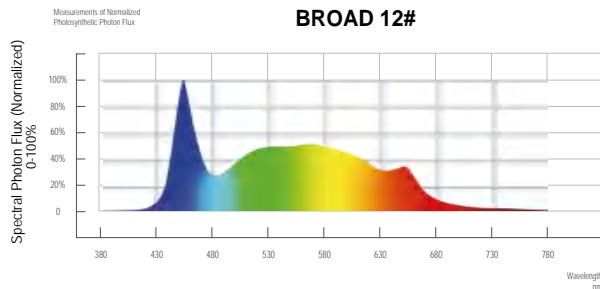

SG01 Clone Lights

Length with 60cm/90cm/120cm/150cm(24 " /36 " /48 " /59 ")

Spectral Distribution