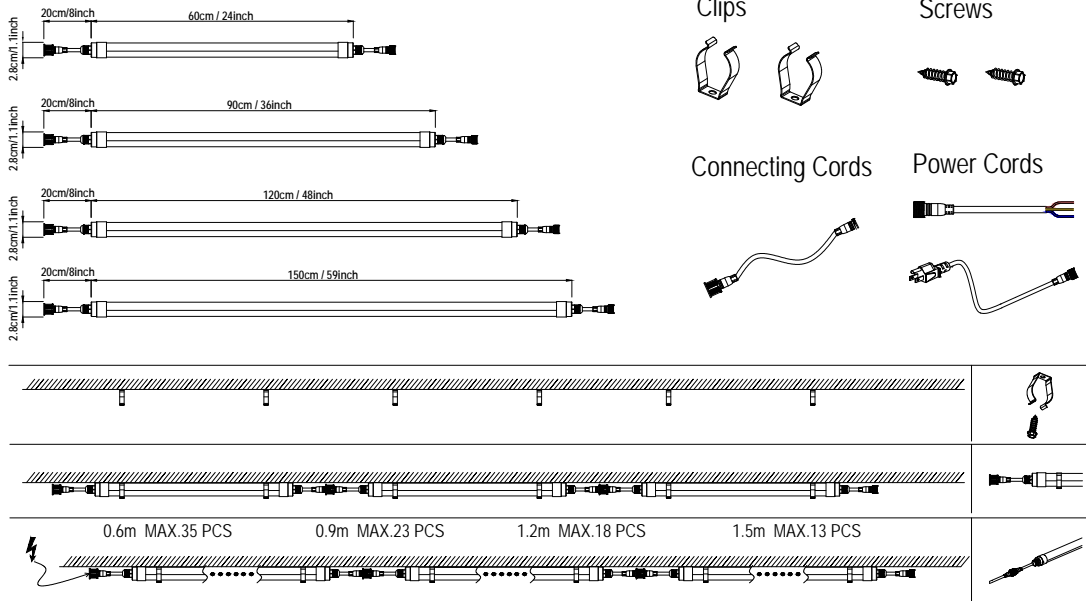

SG01 Clone Lights

Length with 60cm/90cm/120cm/150cm(24 " /36 " /48 " /59 ")

Application