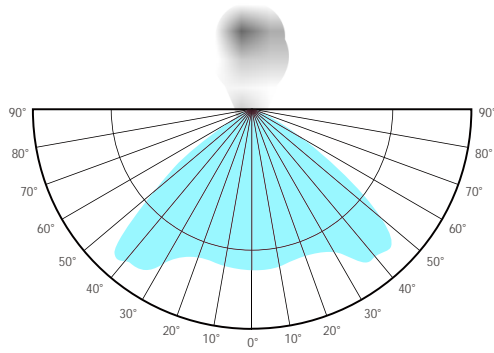

Customized Spectrum

PPFD

120 Degree standard beam

With regards to light distribution SG01 have opted for a wide beam 120 degrees output. In this way you can easily obtain a perfect flat light level over bars, what makes the system also suitable for lower crop light levels.

Muizlux SG01 Clone light is engineered to deliver consistent levels of photosynthetic flux density (PPFD). SG01 deliver a superior seedling spectrum, specially tailored to promote quick rooting, overall plant health, and vigorous early growth in both stem cuttings and seedlings.